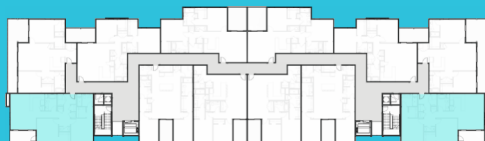

BEECH

UNIT B

2 BEDROOMS
2 BATHS

INTERIOR
1,170 SQ FT

TERRACES
105 SQ FT

TOTAL
1,275 SQ FT

KEYPLAN

PARK PLACE
ON ATLANTIC